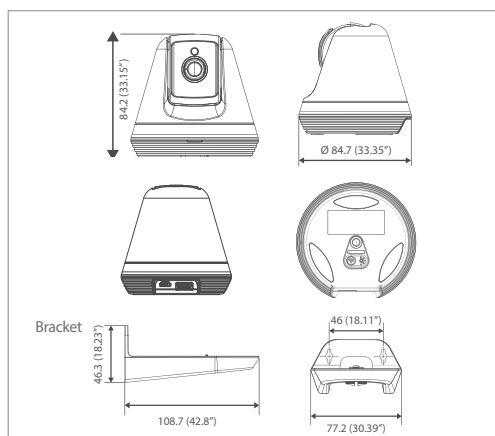

1080p Full HD Wi-Fi Pan&Tilt camera

SNH-V6410PN

Product Features

- Pan 350° (-175°~175°), Tilt 155° (-80°~75°)
- 1080p Full HD Streaming and Recording
- Auto Tracking
- Privacy Mode (tilt -80°)
- High Capacity Storage (max. 128GB, SDXC)
- Event Notification
- Motion Zone Select
- Night Vision to 16ft (5m)
- Wide Dynamic Range

Contents

- Camera
- Power Adapter
- Wall Bracket
- Screw & Anchor (2-set)
- Quick Start Guide
- Warranty Card

Dimensions

Unit:mm(inch)

SNH-V6410PN

Video	Imaging Device	1/3" 2M Sensor
	Effective Pixels	1944 (H) x 1092 (V)
	Scanning System	Progressive
	Low Light Performance	0.3Lux (color), 0Lux (black/white)
Lens	Focal Length	4.0mm
	Field of View (H/V/D)	H: 80.9° V: 43.4° D: 96.1°
	Focus Control	Fixed Focus
Pan/Tilt/Rotate	Pan Range	350 ° (-175 ° ~175 °)
	Tilt Range	155 ° (-80 ° ~ 75 °), Privacy mode (-80 °)
	Auto Tracking	Off/On
Operational	IR LED	850nm
	Viewable Length	16ft (5m)
	Day & Night	True D/N (auto)
	Wide Dynamic Range	HDR
	Contrast Enhancement	Auto
	Digital Noise Reduction	Support (2D+3D Noise Filter)
	Lens Distortion Correction	Off/On
	Motion Detection	Off/On
	Audio Detection	Off/On
	Privacy Mode	Off/Privacy Mode
	White Balance	Auto
Digital Zoom	4x (mobile), 10x (web)	
Flip/Mirror	Off/On	
Memory Slot	SDXC Memory Slot (max. 128GB)	
Network	Wireless	WiFi 802.11b/g/n (Single Band)
	Video Compression Format	H.264, Motion JPEG
	Resolution	1920x1080 / 1280x720 / 640x360
	Max. Framerate	H.264, 1920x1080 30FPS
	Audio I/O	Built-in Mic and Speaker
	Audio Compression Format	G.711 u-law
	Audio Communication	2-way audio / Half duplex
Security	HTTPS (SSL) Login Authentication Digest Login Authentication	
Environmental	Operating Temperature/Humidity	32°-104°F (0°-40°C) / Less than 90% RH
	Ingress Protection	Indoor
Electrical	Input Voltage/Current	5V/2A
	Power Connector	micro-USB Type
Mechanical	Color	White/Plastic: SNH-V6410PN
	Dimension (WxHxD/ ØxH)	Ø85x84H
	Weight	155g